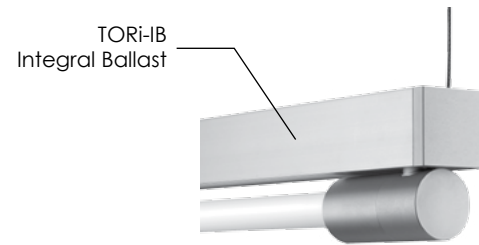

TORi

Minimalist Linear Fixture

BIRCHWOOD
lighting

Remarkable in any setting, unique in design, uncompromising in style, and the true definition of an Original: TORi.

With TORi, creating an atmosphere of chic elegance is not only possible, but easy. Cable-suspension mounting conveys the illusion of a 'floating' luminaire, or choose surface mount option to illuminate walls or ceilings with a smooth graceful brilliance via the ultra-slender profile. Acrylic lenses or aluminum reflectors are available to create a gorgeous diffuse glow while obscuring the lamp.

Designed to create a sensation in every application, TORi offers such a vast selection of options it's no wonder that she is one of the most popular luminaires in any room.

TORi

Features and Benefits:

- Single T5 or T5HO lamping configurations in 2', 3' and 4' nominal lengths
- Direct-Indirect or Direct distribution via acrylic lenses or reflector options in perforated or solid aluminum
- TORi-IB features integral electronic ballast as standard
- ADA compliant as wall mount fixture
- Field-adjustable aircraft cable available in multiple lengths
- TORi- RB remote ballast available with dimming and emergency battery pack option
- Satin Clear Anodized finish is standard, various other optional finishes available
- Can be installed as a continuous run fixture
- U.L. and c-U.L. listed for dry and damp Locations

Reflector and Acrylic Lens Configurations

MR: Mini Rotational Reflector

AAR: Adjustable Asymmetric Reflector

DSR: Direct Symmetric Reflector

ISC: Indirect Symmetrical Reflector

AT: Acrylic Tube

LCA: Lower Curved Acrylic