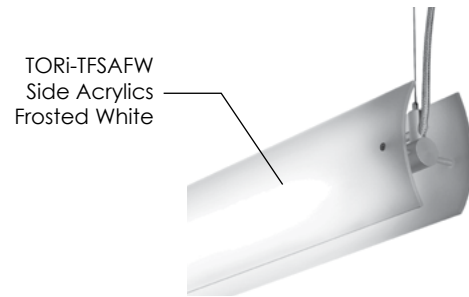

TORi

Minimalist Linear Fixture

BIRCHWOOD
lighting

Remarkable in any setting, unique in design, uncompromising in style, and the true definition of an Original: TORi.

With TORi, creating an atmosphere of chic elegance is not only possible, but easy. Cable-suspension mounting conveys the illusion of a 'floating' luminaire, or choose surface mount option to illuminate walls or ceilings with a smooth graceful brilliance via the ultra-slender profile. Acrylic lenses or aluminum reflectors are available to create a gorgeous diffuse glow while obscuring the lamp.

Designed to create a sensation in every application, TORi offers such a vast selection of options it's no wonder that she is one of the most popular luminaires in any room.

TORi

Features and Benefits:

- Single T5 or T5HO lamping configurations in 2', 3' and 4' nominal lengths
- Direct-Indirect or Direct distribution via acrylic lenses or reflector options in perforated or solid aluminum
- TORi-IB features integral electronic ballast as standard
- ADA compliant as wall mount fixture
- Field-adjustable aircraft cable available in multiple lengths
- TORi- RB remote ballast available with dimming and emergency battery pack option
- Satin Clear Anodized finish is standard, various other optional finishes available
- Can be installed as a continuous run fixture
- U.L. and c-U.L. listed for dry and damp Locations

Reflector and Acrylic Lens Configurations

MR: Mini Rotational Reflector

AAR: Adjustable Asymmetric Reflector

DSR: Direct Symmetric Reflector

ISC: Indirect Symmetrical Reflector

AT: Acrylic Tube

LCA: Lower Curved Acrylic