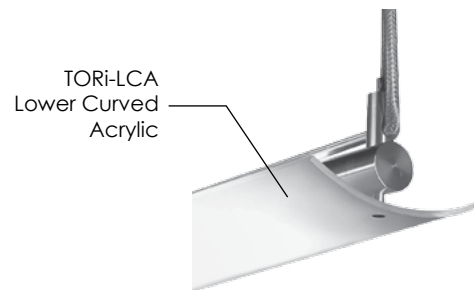

TORi

Minimalist Linear Fixture

BIRCHWOOD
lighting

Remarkable in any setting, unique in design, uncompromising in style, and the true definition of an Original: TORi.

With TORi, creating an atmosphere of chic elegance is not only possible, but easy. Cable-suspension mounting conveys the illusion of a 'floating' luminaire, or choose surface mount option to illuminate walls or ceilings with a smooth graceful brilliance via the ultra-slender profile. Acrylic lenses or aluminum reflectors are available to create a gorgeous diffuse glow while obscuring the lamp.

Designed to create a sensation in every application, TORi offers such a vast selection of options it's no wonder that she is one of the most popular luminaires in any room.

TORi

Features and Benefits:

- Single T5 or T5HO lamping configurations in 2', 3' and 4' nominal lengths
- Direct-Indirect or Direct distribution via acrylic lenses or reflector options in perforated or solid aluminum
- TORi-IB features integral electronic ballast as standard
- ADA compliant as wall mount fixture
- Field-adjustable aircraft cable available in multiple lengths
- TORi- RB remote ballast available with dimming and emergency battery pack option
- Satin Clear Anodized finish is standard, various other optional finishes available
- Can be installed as a continuous run fixture
- U.L. and c-U.L. listed for dry and damp Locations

Reflector and Acrylic Lens Configurations

MR: Mini Rotational Reflector

AAR: Adjustable Asymmetric Reflector

DSR: Direct Symmetric Reflector

ISC: Indirect Symmetrical Reflector

AT: Acrylic Tube

LCA: Lower Curved Acrylic