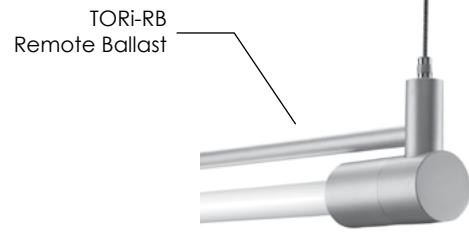

TORi

Minimalist Linear Fixture

BIRCHWOOD
lighting

Remarkable in any setting, unique in design, uncompromising in style, and the true definition of an Original: TORi.

With TORi, creating an atmosphere of chic elegance is not only possible, but easy. Cable-suspension mounting conveys the illusion of a 'floating' luminaire, or choose surface mount option to illuminate walls or ceilings with a smooth graceful brilliance via the ultra-slender profile. Acrylic lenses or aluminum reflectors are available to create a gorgeous diffuse glow while obscuring the lamp.

Designed to create a sensation in every application, TORi offers such a vast selection of options it's no wonder that she is one of the most popular luminaires in any room.

TORi

Features and Benefits:

- Single T5 or T5HO lamping configurations in 2', 3' and 4' nominal lengths
- Direct-Indirect or Direct distribution via acrylic lenses or reflector options in perforated or solid aluminum
- TORi-IB features integral electronic ballast as standard
- ADA compliant as wall mount fixture
- Field-adjustable aircraft cable available in multiple lengths
- TORi- RB remote ballast available with dimming and emergency battery pack option
- Satin Clear Anodized finish is standard, various other optional finishes available
- Can be installed as a continuous run fixture
- U.L. and c-U.L. listed for dry and damp Locations

Reflector and Acrylic Lens Configurations

MR: Mini Rotational Reflector

AAR: Adjustable Asymmetric Reflector

DSR: Direct Symmetric Reflector

ISC: Indirect Symmetrical Reflector

AT: Acrylic Tube

LCA: Lower Curved Acrylic