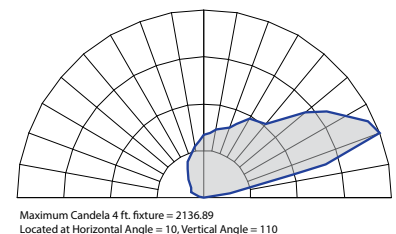

10 - Narrow Distribution