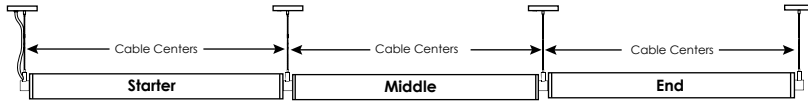

**Fixture Lengths**

**CSS-R | RAS**

Fixture Type

Approval

**Continuous Run Individual Cable/Arm Centers**

**Stand Alone Cable/Arm Centers & Overall Length**

Fixture Length	Cable/Arm Centers (in)	Fixture Length	Cable/Arm Centers (in)	Fixture Length	Cable/Arm Centers (in)
2'	25.250"	2'	25.250"	2'	25.250"
3'	36.875"	3'	36.875"	3'	36.875"
4'	48.500"	4'	48.500"	4'	48.500"
5'	60.125"	5'	60.125"	5'	60.125"
6'	71.750"	6'	71.750"	6'	71.750"
7'	83.375"	7'	83.375"	7'	83.375"
8'	95.000"	8'	95.000"	8'	95.000"

Fixture Length	Cable/Arm Centers (in)	Overall Length (in)
2'	25.250"	26.375"
3'	36.875"	38.000"
4'	48.500"	49.625"
5'	60.125"	61.250"
6'	71.750"	72.875"
7'	83.375"	84.500"
8'	95.000"	96.125"

**Continuous Run Lengths and Fixture Length Segments**

Nominal Length (ft)	CSS-R/RAS Overall Length (in)	Fixture Length Segments
9	9' - 1.750"	6-3
10	10' - 1.375"	8-2
11	11' - 1.000"	8-3
12	12' - 0.625"	8-4
13	13' - 0.250"	8-5
14	13' - 11.875"	8-6
15	14' - 11.500"	8-7
16	15' - 11.125"	8-8
17	17' - 0.750"	8-6-3
18	18' - 0.375"	8-8-2
19	19' - 0.000"	8-8-3
20	19' - 11.625"	8-8-4
21	20' - 11.250"	8-8-5
22	21' - 10.875"	8-8-6

Nominal Length (ft)	CSS-R/RAS Overall Length (in)	Fixture Length Segments
23	22' - 10.5.000"	8-8-7
24	23' - 10.125"	8-8-8
25	24' - 11.750"	8-8-6-3
26	25' - 11.375"	8-8-8-2
27	26' - 11.000"	8-8-8-3
28	27' - 10.625"	8-8-8-4
29	28' - 10.250"	8-8-8-5
30	29' - 9.875"	8-8-8-6
31	30' - 9.500"	8-8-8-7
32	31' - 9.125"	8-8-8-8
33	32' - 10.750"	8-8-8-6-3
34	33' - 10.375"	8-8-8-8-2
35	34' - 10.000"	8-8-8-8-3
36	35' - 9.625"	8-8-8-8-4