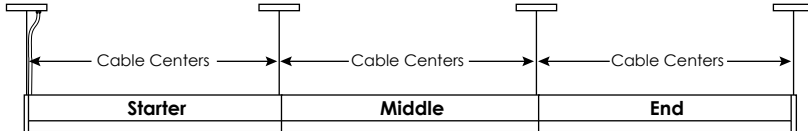

**Fixture Lengths**

**CSS**

Fixture Type

Approval

**Continuous Run Individual Cable Centers**

**Stand Alone Cable Centers & Overall Length**

Fixture Length	Cable/Arm Centers (in)	Fixture Length	Cable/Arm Centers (in)	Fixture Length	Cable/Arm Centers (in)
2'	26.205"	2'	23.040"	2'	20.415"
3'	38.015"	3'	34.850"	3'	32.225"
4'	49.825"	4'	46.660"	4'	44.035"
6'	72.865"	6'	69.700"	6'	67.075"
7'	84.675"	7'	81.510"	7'	78.885"
8'	96.485"	8'	93.320"	8'	90.695"

Fixture Length	Cable/Arm Centers (in)	Overall Length (in)
2'	23.580"	23.830"
3'	35.390"	35.640"
4'	47.200"	47.450"
6'	70.240"	70.490"
7'	82.050"	82.300"
8'	93.860"	94.110"

**Continuous Run Lengths and Fixture Length Segments**

Nominal Length (ft)	CSS Overall Length (in)	Fixture Length Segments
9	8' - 9.313"	6-3
10	9' - 9.125"	6-4
11	10' - 8.938"	7-4
12	11' - 8.750"	8-4
13	12' - 8.000"	7-6
14	13' - 7.813"	8-6
15	14' - 7.625"	8-7
16	15' - 7.438"	8-8
17	16' - 6.688"	8-6-3
18	17' - 6.500"	8-6-4
19	18' - 6.25"	8-7-4
20	20' - 5.313"	8-7-6
21	21' - 5.125"	8-8-6
22	22' - 4.938"	8-8-7

Nominal Length (ft)	CSS Overall Length (in)	Fixture Length Segments
23	23' - 4.75"	8-8-8
24	24' - 4.000"	8-8-6-3
25	25' - 3.813"	8-8-6-4
26	26' - 3.625"	8-8-7-4
27	27' - 3.438"	8-8-8-4
28	28' - 2.625"	8-8-7-6
29	29' - 2.438"	8-8-8-6
30	30' - 2.250"	8-8-8-7
31	31' - 2.063"	8-8-8-8
32	32' - 1.313"	8-8-8-6-3
33	33' - 1.125"	8-8-8-6-4
34	34' - 0.938"	8-8-8-7-4
35	35' - 0.750"	8-8-8-8-4
36	35' - 11.938"	8-8-8-7-6