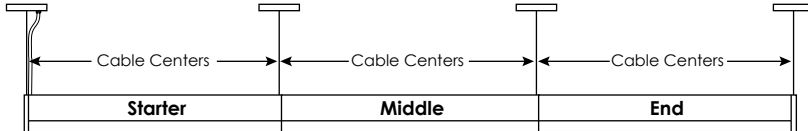

Fixture Lengths

CSS

Fixture Type

Approval

Continuous Run Individual Cable Centers

Stand Alone Cable Centers & Overall Length

Fixture Length	Cable/Arm Centers (in)	Fixture Length	Cable/Arm Centers (in)	Fixture Length	Cable/Arm Centers (in)
3'	35.000"	3'	31.510"	3'	32.760"
4'	47.000"	4'	43.510"	4'	44.760"
6'	66.510"	6'	63.020"	6'	64.270"
7'	78.510"	7'	75.020"	7'	76.270"
8'	90.510"	8'	87.020"	8'	88.270"

Fixture Length	Cable/Arm Centers (in)	Overall Length (in)
2'	24.375"	24.625"
3'	36.375"	36.625"
4'	48.375"	48.625"
6'	67.885"	68.135"
7'	79.885"	80.135"
8'	91.885"	92.135"

Continuous Run Lengths and Fixture Length Segments

Nominal Length (ft)	CSS Overall Length (in)	Fixture Length Segments
9	8' - 3.625"	6-3
10	9' - 3.625"	6-4
11	10' - 3.625"	8-3
12	11' - 3.625"	8-4
13	12' - 11.125"	8-6
14	13' - 11.125"	8-7
15	14' - 11.125"	8-8
16	15' - 6.688"	8-6-3
17	16' - 6.688"	8-6-4
18	17' - 6.688"	8-8-3
19	18' - 9.688"	6-6-6-3
20	19' - 9.688"	6-6-6-4
21	20' - 9.688"	8-6-6-3
22	21' - 9.688"	8-6-6-4

Nominal Length (ft)	CSS Overall Length (in)	Fixture Length Segments
23	22' - 9.688"	8-8-6-3
24	23' - 9.688"	8-8-6-4
25	24' - 9.688"	8-8-8-3
26	25' - 9.688"	8-8-8-4
27	26' - 8.188"	6-6-6-6-6
28	27' - 8.188"	7-6-6-6-6
29	28' - 8.188"	8-6-6-6-6
30	29' - 8.188"	8-7-6-6-6
31	30' - 8.188"	8-8-6-6-6
32	31' - 8.188"	8-8-7-6-6
33	32' - 8.188"	8-8-8-6-6
34	33' - 8.188"	8-8-8-7-6
35	34' - 8.188"	8-8-8-8-6
36	35' - 8.188"	8-8-8-8-7