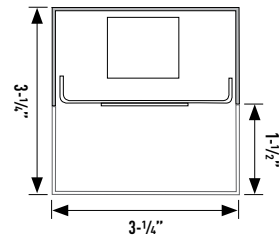

TYPE: _____
JOB NAME: _____

FIXTURE DIMENSIONS:

Standard Nominal Length: 2, 3, 4, 6, or 8-foot
(Consult factory for custom lengths)

NOLAN 125

NOLAN 225

NOLAN 225 TEARDROP

NOLAN 325

Surface Mounting Options (SM)