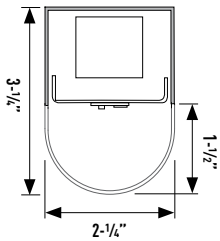

© 2023 Birchwood Lighting, Inc. All rights reserved. **Note:** This document is subject to change without notice.

BIRCHWOOD | a LEVITON
lighting | company

NOL-LED

NOLAN 1.25", 2.25" & 3.25" Linear LED
(Cable Suspended or Surface Mounted Linear)

TYPE: _____
JOB NAME: _____

FIXTURE DIMENSIONS:

Standard Nominal Length: 2, 3, 4, 6, or 8-foot
(Consult factory for custom lengths)

NOLAN 125

NOLAN 225

NOLAN 225 TEARDROP

NOLAN 325

Surface Mounting Options (SM)