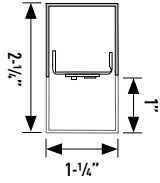

© 2023 Birchwood Lighting, Inc. All rights reserved. **Note:** This document is subject to change without notice.

BIRCHWOOD | a LEVITON
lighting | company

NOL-LED

NOLAN 1.25", 2.25" & 3.25" Linear LED
(Cable Suspended or Surface Mounted Linear)

TYPE: _____
JOB NAME: _____

FIXTURE DIMENSIONS:

Standard Nominal Length: 2, 3, 4, 6, or 8-foot
(Consult factory for custom lengths)

NOLAN 125

NOLAN 225

NOLAN 225 TEARDROP

NOLAN 325

Surface Mounting Options (SM)