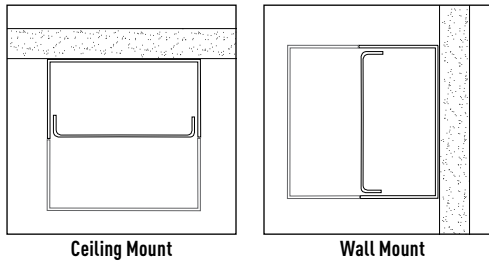

TYPE: _____
JOB NAME: _____

FIXTURE DIMENSIONS:

Standard Nominal Length: 2, 3, 4, 6, or 8-foot
(Consult factory for custom lengths)

NOLAN 125

NOLAN 225

NOLAN 225 TEARDROP

NOLAN 325

Surface Mounting Options (SM)