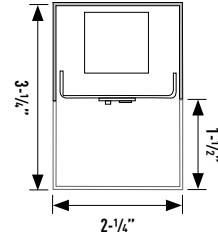

TYPE: _____
JOB NAME: _____

FIXTURE DIMENSIONS:

Standard Nominal Length: 2, 3, 4, 6, or 8-foot
(Consult factory for custom lengths)

NOLAN 125

NOLAN 225

NOLAN 225 TEARDROP

NOLAN 325

Surface Mounting Options (SM)