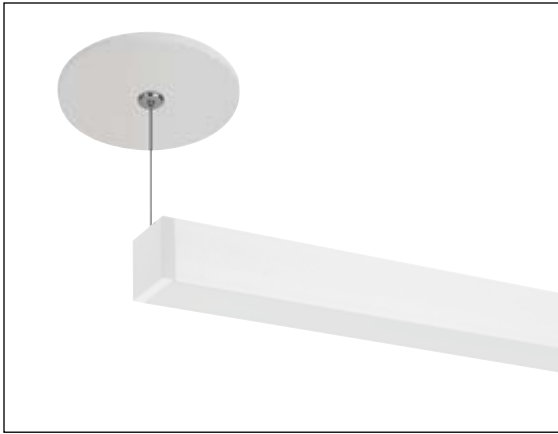

# KEL-LED-125 / CSS-P

KELSEY LED 1.25" Square Linear / Powered Cable Suspension System

TYPE:

JOB NAME:

**DIMENSIONS:** Standard Nominal Length: 2, 3, 4, 6, or 8-foot  
(Consult factory for custom lengths)

## CONSTRUCTION

Heavy gauge square extruded aluminum housing. 1/4" thick precision-machined aluminum end-caps. Extruded acrylic lenses specifically engineered to maximize the performance and transmission from a variety of light sources.