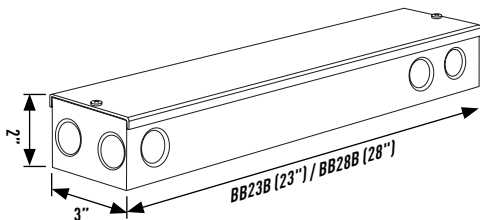

## POWER OVER CABLE SYSTEM

### REMOTE DRIVER BOX DIMENSIONS:

(Can be surface mounted in any orientation)

**BB23B:** Standard Driver Ballast Box (23" x 3" x 2")

**BB28B:** Standard Driver Ballast Box (28" x 3" x 2")