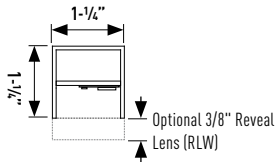

# KEL-LED-125 / CSS-P

KELSEY LED 1.25" Square Linear / Powered Cable Suspension System

TYPE:

JOB NAME:

**DIMENSIONS:** Standard Nominal Length: 2, 3, 4, 6, or 8-foot  
(Consult factory for custom lengths)