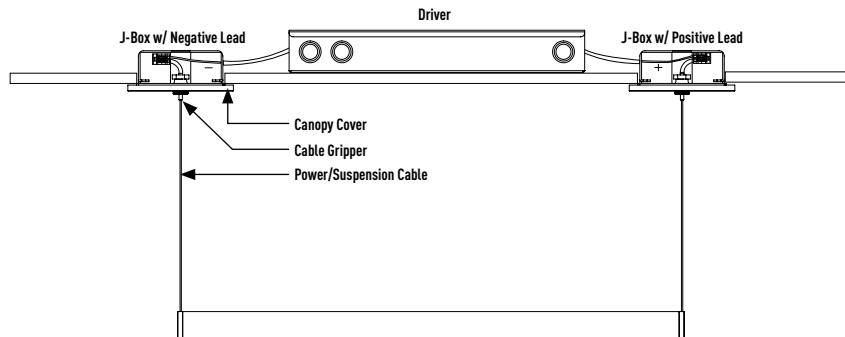

# KEL-LED-125 / CSS-P

KELSEY LED 1.25" Square Linear / Powered Cable Suspension System

TYPE: \_\_\_\_\_  
 JOB NAME: \_\_\_\_\_

**DIMENSIONS:** Standard Nominal Length: 2, 3, 4, 6, or 8-foot  
 (Consult factory for custom lengths)

## POWER OVER CABLE SYSTEM