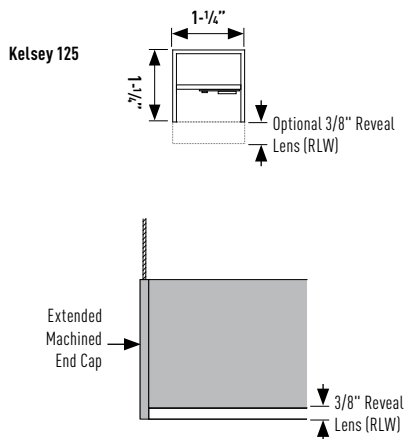

KEL-LED-125 / CSS-P

KELSEY LED 1.25" Square Linear / Powered Cable Suspension System

TYPE: _____
JOB NAME: _____

DIMENSIONS: Standard Nominal Length: 2, 3, 4, 6, or 8-foot
(Consult factory for custom lengths)