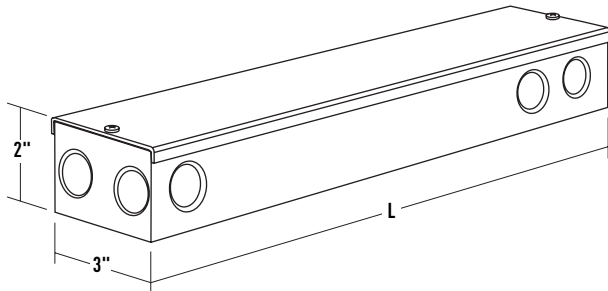

KEL-LED-125 / SM

KELSEY LED 1.25" Square Liner (Remote Only) / Surface Mount (SM)

TYPE: _____

JOB NAME: _____

BALLAST / LED DRIVER BOX | HOUSING

BB16A: RECESSED BALLAST AND LED DRIVER BOX

- L=16"
- Panel Cut Out= 2 1/4 x 16 1/16