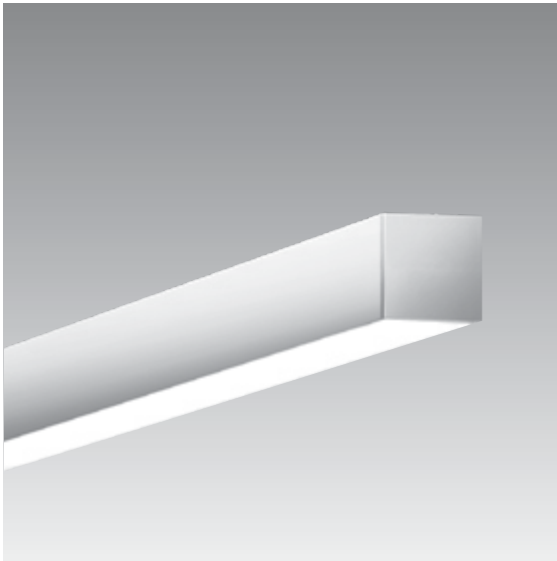

KEL-LED-125 / SM

KELSEY LED 1.25" Square Liner (Remote Only) / Surface Mount (SM)

TYPE:

JOB NAME:

DIMENSIONS:

Light Output	Nominal Delivered Lumens / Wattage			
	Direct		Indirect	
FW Lens: 3500K/80CRI				
SLO	283 lm/ft	2.9 W/ft	283 lm/ft	2.9 W/ft
HLO	565 lm/ft	5.9 W/ft	565 lm/ft	5.9 W/ft

Wattage includes driver and LED Module consumption. Delivered lumen output will vary depending on CCT, CRI, and Optic selection.

CONSTRUCTION

Heavy gauge square extruded aluminum housing. 1/4" thick precision-machined aluminum end-caps. Extruded acrylic lenses specifically engineered to maximize the performance and transmission from a variety of light sources.