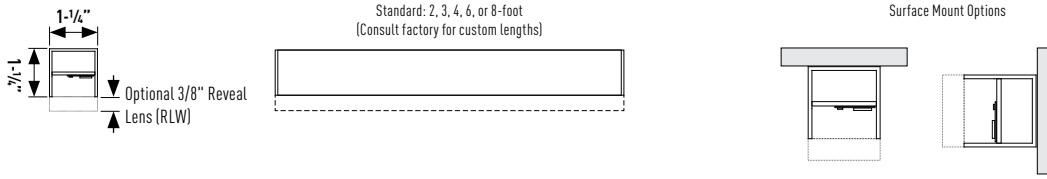

© 2022 Birchwood Lighting, Inc. All rights reserved. Note: This document is subject to change without notice.

BIRCHWOOD | a LEVITON[®] lighting | company

KEL-LED-125 / SM

KELSEY LED 1.25" Square Liner (Remote Only) / Surface Mount (SM)

TYPE: _____
 JOB NAME: _____

DIMENSIONS:

NOMINAL DELIVERED LUMEN DATA

Kelsey 125 Optic Type	SLO: Direct		SLO: Indirect		HLO: Direct		HLO: Indirect	
	Lumen Per Foot	Wattage Per Foot	Lumen Per Foot	Wattage Per Foot	Lumen Per Foot	Wattage Per Foot	Lumen Per Foot	Wattage Per Foot
Frosted White (FW)	283 lm/ft	2.9 W/ft	283 lm/ft	2.9 W/ft	565 lm/ft	5.9 W/ft	565 lm/ft	5.9 W/ft