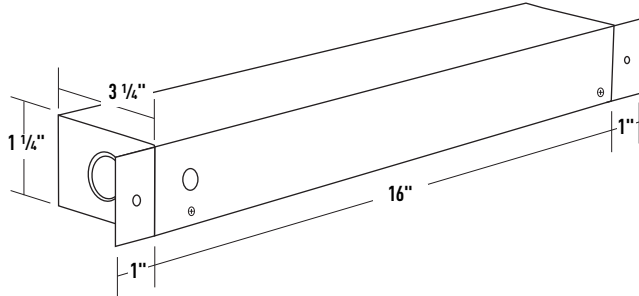

KEL-LED-125 / SM

KELSEY LED 1.25" Square Liner (Remote Only) / Surface Mount (SM)

TYPE: _____

JOB NAME: _____

BALLAST / LED DRIVER BOX | HOUSING

BB16A: RECESSED BALLAST AND LED DRIVER BOX

- L=16"
- Panel Cut Out= 2 1/4 x 16 1/16