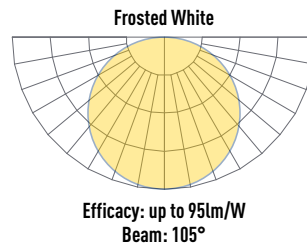

TYPE: _____
 JOB NAME: _____

DIMENSIONS:

NOMINAL DELIVERED LUMEN DATA

Kelsey 125 Optic Type	SLO: Direct		SLO: Indirect		HLO: Direct		HLO: Indirect	
	Lumen Per Foot	Wattage Per Foot	Lumen Per Foot	Wattage Per Foot	Lumen Per Foot	Wattage Per Foot	Lumen Per Foot	Wattage Per Foot
Frosted White (FW)	283 lm/ft	2.9 W/ft	283 lm/ft	2.9 W/ft	565 lm/ft	5.9 W/ft	565 lm/ft	5.9 W/ft